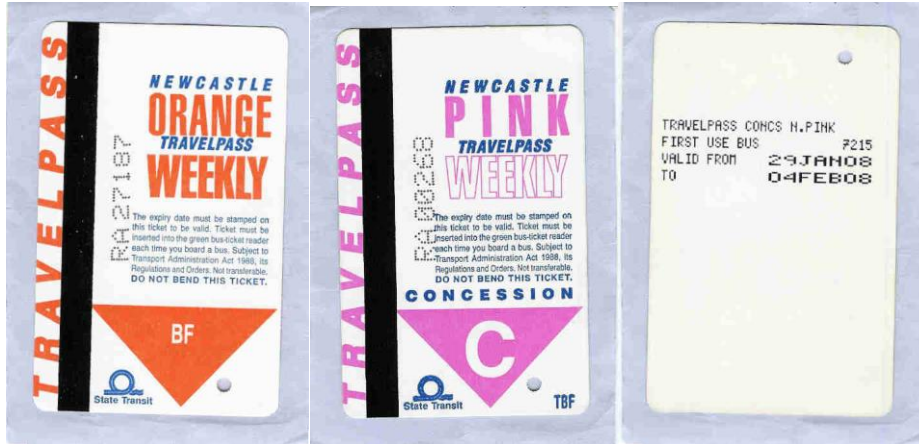

17 STATS Weekly TravelPass 1992-2010

From 1992 STATS brochure

Adult: orange (RA), Pink, Yellow

Concession: orange, pink (RA), yellow (RA),(bought as adult concessions); GST green (YU)

New 2009: adult, concession