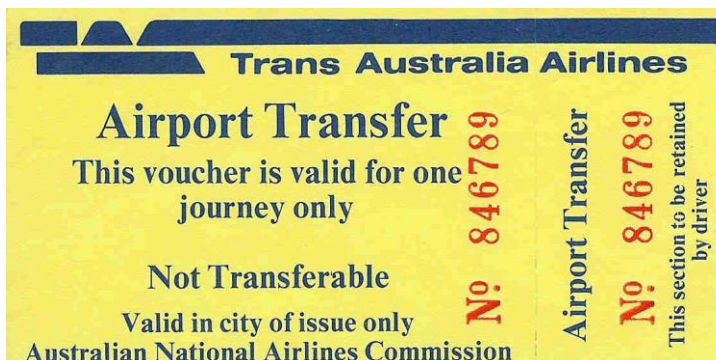

Blue/yellow with red number