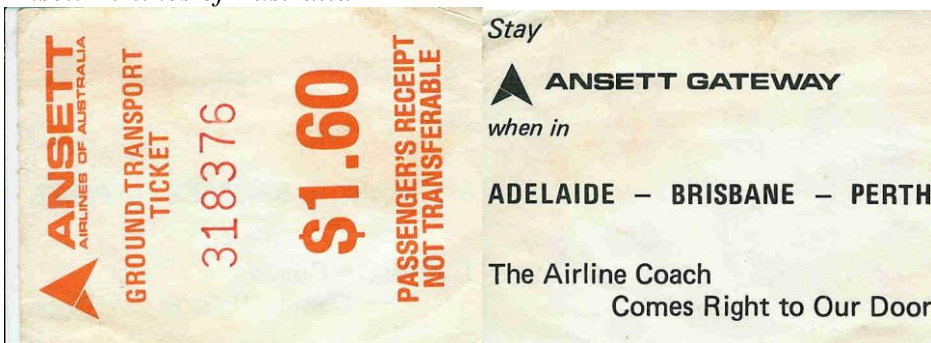

AirBus Passenger Tickets

© R Peck

Generic airline coach transfers

Used throughout Australia.

Ansett Airlines of Australia

Orange/white (front)

black/white (back)

\$1.60

Red/white

Black/blue

\$1.00, \$1.40

50c

East-West Airlines

Black/light blue (used by Hannafords, Tamworth)

Trans Australia Airlines

All dark blue on white, value overprint in red.
5/-, title in full, value in crosshatched red