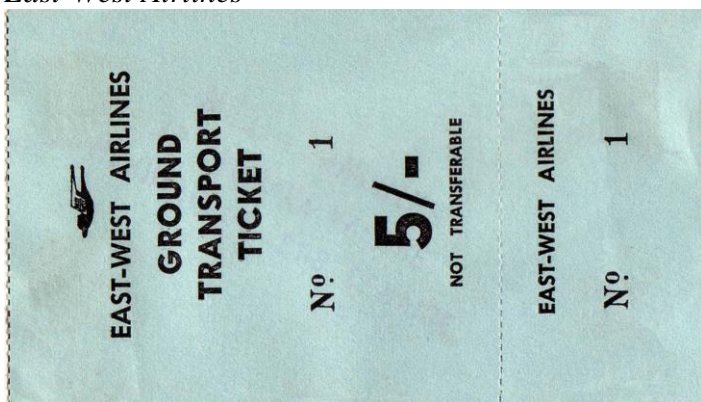

AirBus Passenger Tickets

© R Peck

Generic airline coach transfers

Used throughout Australia.

Ansett Airlines of Australia

Orange/white (front)

black/white (back)

\$1.60

Red/white

Black/blue

\$1.00, \$1.40

50c

East-West Airlines

Black/light blue (used by Hannafords, Tamworth)

Trans Australia Airlines

All dark blue on white, value overprint in red.
5/-, title in full, value in crosshatched red