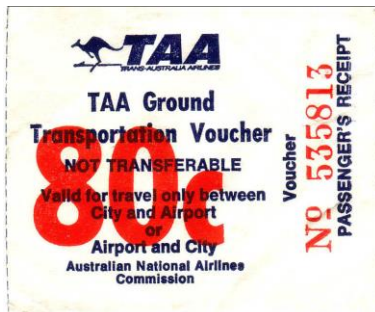

60c, 80c, $1, $1.20, $1.40, $1.80, Title - small TAA and kangaroo, value in solid red