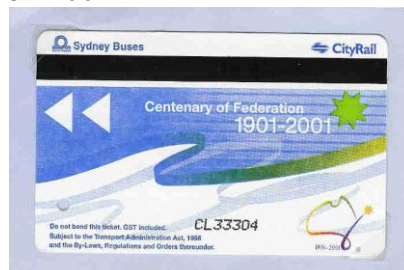

i) STA 75th anniversary

j) Sydney Festival

k) New Years Eve

l) Sydney 2000 Olympic

Also rail issue type

m) Centenary of Federation 2001

Also seen rail issue

n) Rugby World Cup 2003