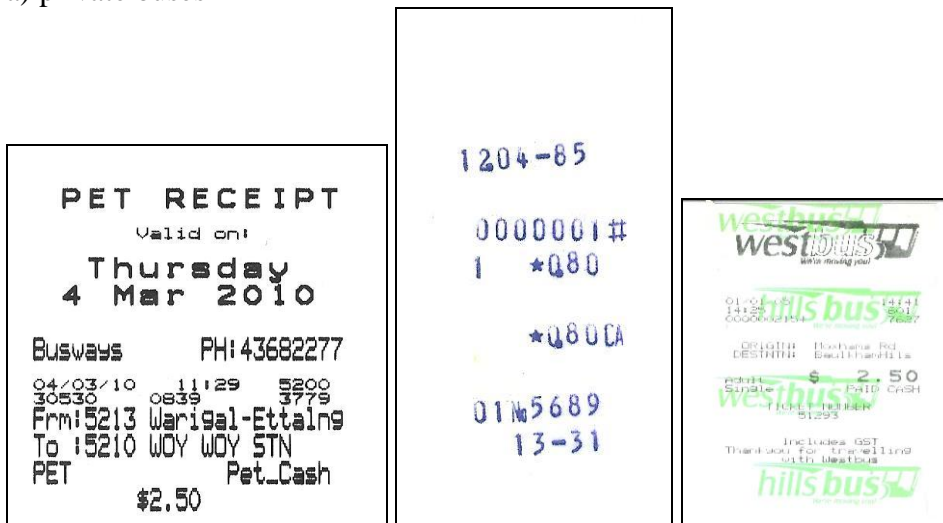

Ticket issue machine (TIM)

Generic

Dept Road Transport & Tramways

Almex

Generic (Passenger Services)

Dept Govt Transport

Setright Speed

Various types of computer generated tickets

a) private buses

The middle example is from Punchbowl Bus Co who had notices in their buses explaining what each part of the ticket meant!

b) State Transit

Paper machine printed in various formats, sometimes with advertising on the back. a) normal issue b) special issue (eg, New Year's Eve, Transfer)